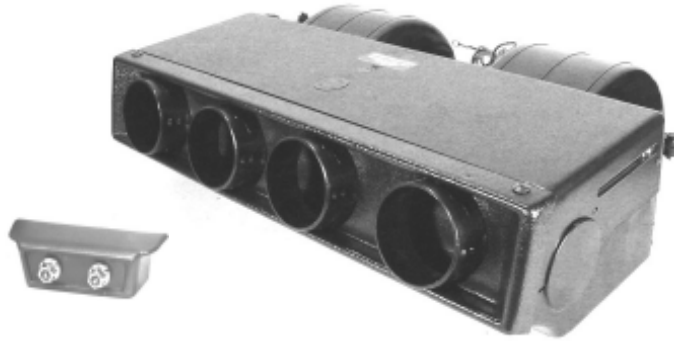

**In-Dash Hose Type**

00730L

**Four 2.5" air outlets , 10 feet of duct hose furnished  
Remote control for temp and air  
Left hand coil  
H-5.5 W-17.0 D-11.375**

**17,500 BTU cool  
290 CFM**

00750L

**Features 4-2.5" air outlets with 10' of  
duct hose included.  
Remote control for temp and air  
Left hand coil**

**H-5.5 W-19.75 D-11.875**

**17,500 BTU cool  
290 CFM**