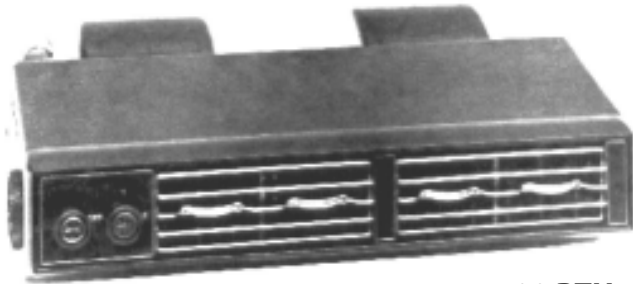

Under-Dash/ Universal

00208L

**17,500 BTU
290 CFM**

Two large louvers with side vents for added cooling. Left hand controls for air & temp .

Left coil connection

H-5.625 W-17.0 D-11.625

00360R

**13,500 BTU
290 CFM**

Two large louvers with side vents for added cooling. Left hand controls for air & temp .

Right coil connection

H-4.5 W-16.25 D-9.25

00375L

**15,900 BTU
240 CFM**

**00375L-1
24 VOLT**

Four 2 1/2" hose adapters, flex hose, remote control for temp and air.