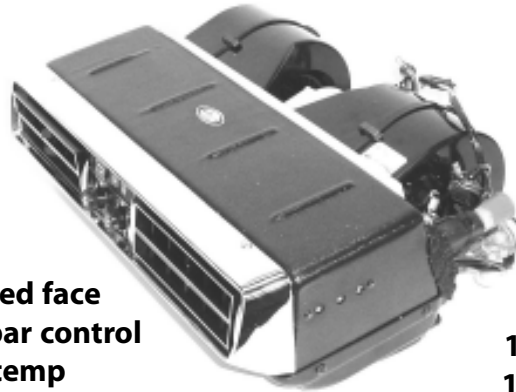

**Under-Dash/ Universal**

**00465**

**Die cast metal chrome plated face  
Two large louvers with slide bar control  
Center control for air & temp  
Remote control for heat  
Right coil connection for cool  
H-6.0 W-17.375 D-13.0**

**13,500 BTU cool  
11,500 BTU heat  
305 CFM**

**00480R**

**17,500 BTU cool  
290 CFM**

**Two large louvers with slide control  
Center control for temp and air  
Right hand coil connection  
H-6.125 W-15.625 D-12.75**

**17,500 BTU cool  
290 CFM**

**00480R-STT**

**Two large louvers with slide control  
Center control for temp and air  
Right hand coil connection  
Black bezel with black louvers  
H-6.125 W-15.625 D-12.75**