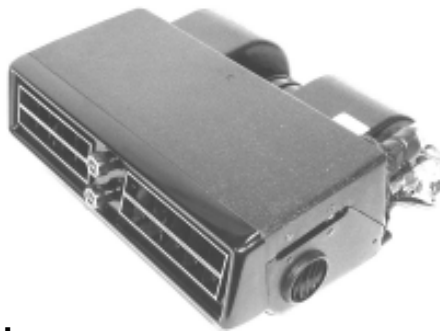

**Under-Dash/ Universal**

**00465**

**Die cast metal chrome plated face  
Two large louvers with slide bar control  
Center control for air & temp  
Remote control for heat  
Right coil connection for cool  
H-6.0 W-17.375 D-13.0**

**13,500 BTU cool  
11,500 BTU heat  
305 CFM**

**00480R**

**17,500 BTU cool  
290 CFM**

**Two large louvers with slide control  
Center control for temp and air  
Right hand coil connection  
H-6.125 W-15.625 D-12.75**

**17,500 BTU cool  
290 CFM**

**00480R-STT**

**Two large louvers with slide control  
Center control for temp and air  
Right hand coil connection  
Black bezel with black louvers  
H-6.125 W-15.625 D-12.75**